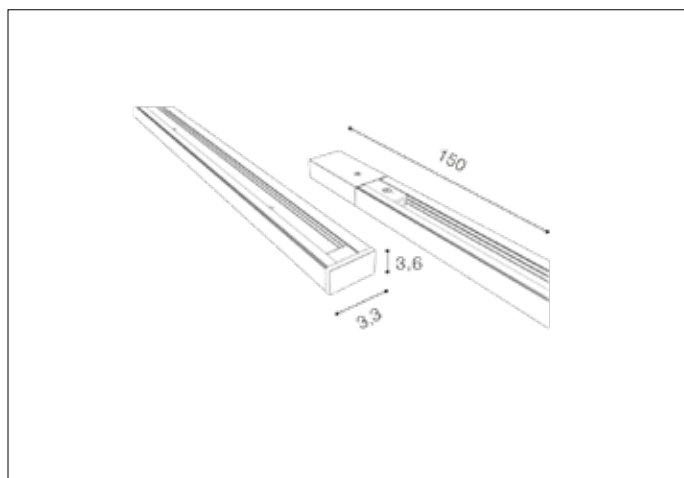

TRACK 3LINE SET 1,5M + END POWER + END CAP BLACK
AZ3001, EAN 5901238430018

Dimensions height / width / length [cm] **Product Specifications**

Product	3,6 x 3,3 x 150
Mounting inlet:	N/A x N/A x N/A
Ceiling base:	N/A x N/A x N/A
Shades	N/A x N/A x N/A

Line	TECHNICAL
Type	Track
Type of track	3 Line
Colour	Black
Material	Metal / PC
Light source	N/A
Type of socket	N/A
Lumens	N/A
Kelvins	N/A
Beam angle	N/A
Dimmable	N/A
CCT	N/A
RGB	N/A
RA	N/A
App remote control	N/A
Remote control	N/A
Voltage	N/AV
Power	N/A
Switch location	N/A
Protection class	N/A
Tilt	N/A
Rotation	N/A

Shipping info height / width / length [cm]

BOX 1:	3,6 x 150 x 3,3
BOX 2:	N/A x N/A x N/A
BOX 3:	N/A x N/A x N/A
Net weight [kg]	1,25
Gross weight [kg]	1,25

Energy efficiency

Azzardo Sp. z o.o.
 ul. Strzeszyńska 33 60-479 Poznań,
 NIP: 929-185-75-07